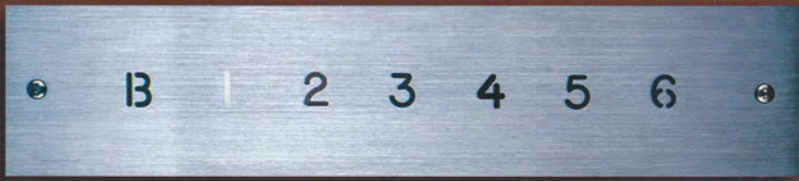

CENTURION POSITION INDICATORS

Digital PI / Lantern Combo

Multi Light PI / Lantern Combo

Cut Thru PI

CENTURION HALL STATIONS

Intermediate Surface Mount

Terminal

Intermediate